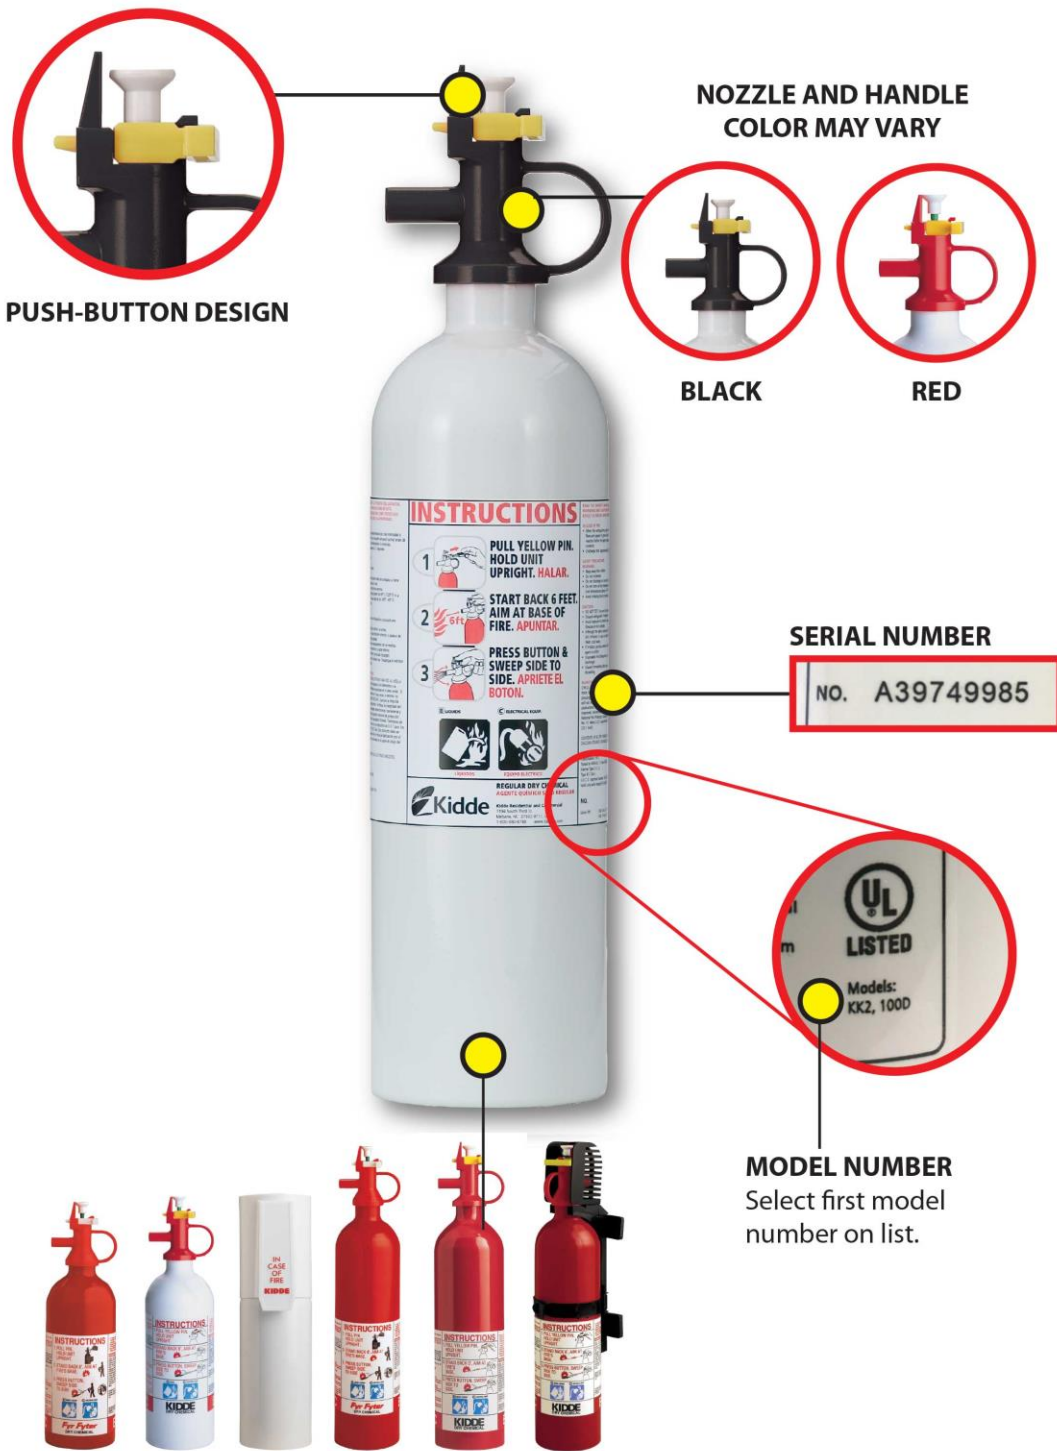

## Push-Button Fire Extinguishers

Push-button fire extinguishers: The recall involves eight models of Kidde push-button fire extinguishers manufactured between August 11, 1995 and September 22, 2017. The no-gauge push-button extinguishers were sold in red and white, and with a red or black nozzle. These models were sold primarily for kitchen and personal watercraft applications.

**CYLINDER COLOR AND SIZE MAY VARY**

Push-Button Pindicator Models produced between August 11, 1995 and September 22, 2017							
KK2	100D	210D	M5P	M5PM	AUTO 5FX	AUTO 5FX-1	FF 210D-1